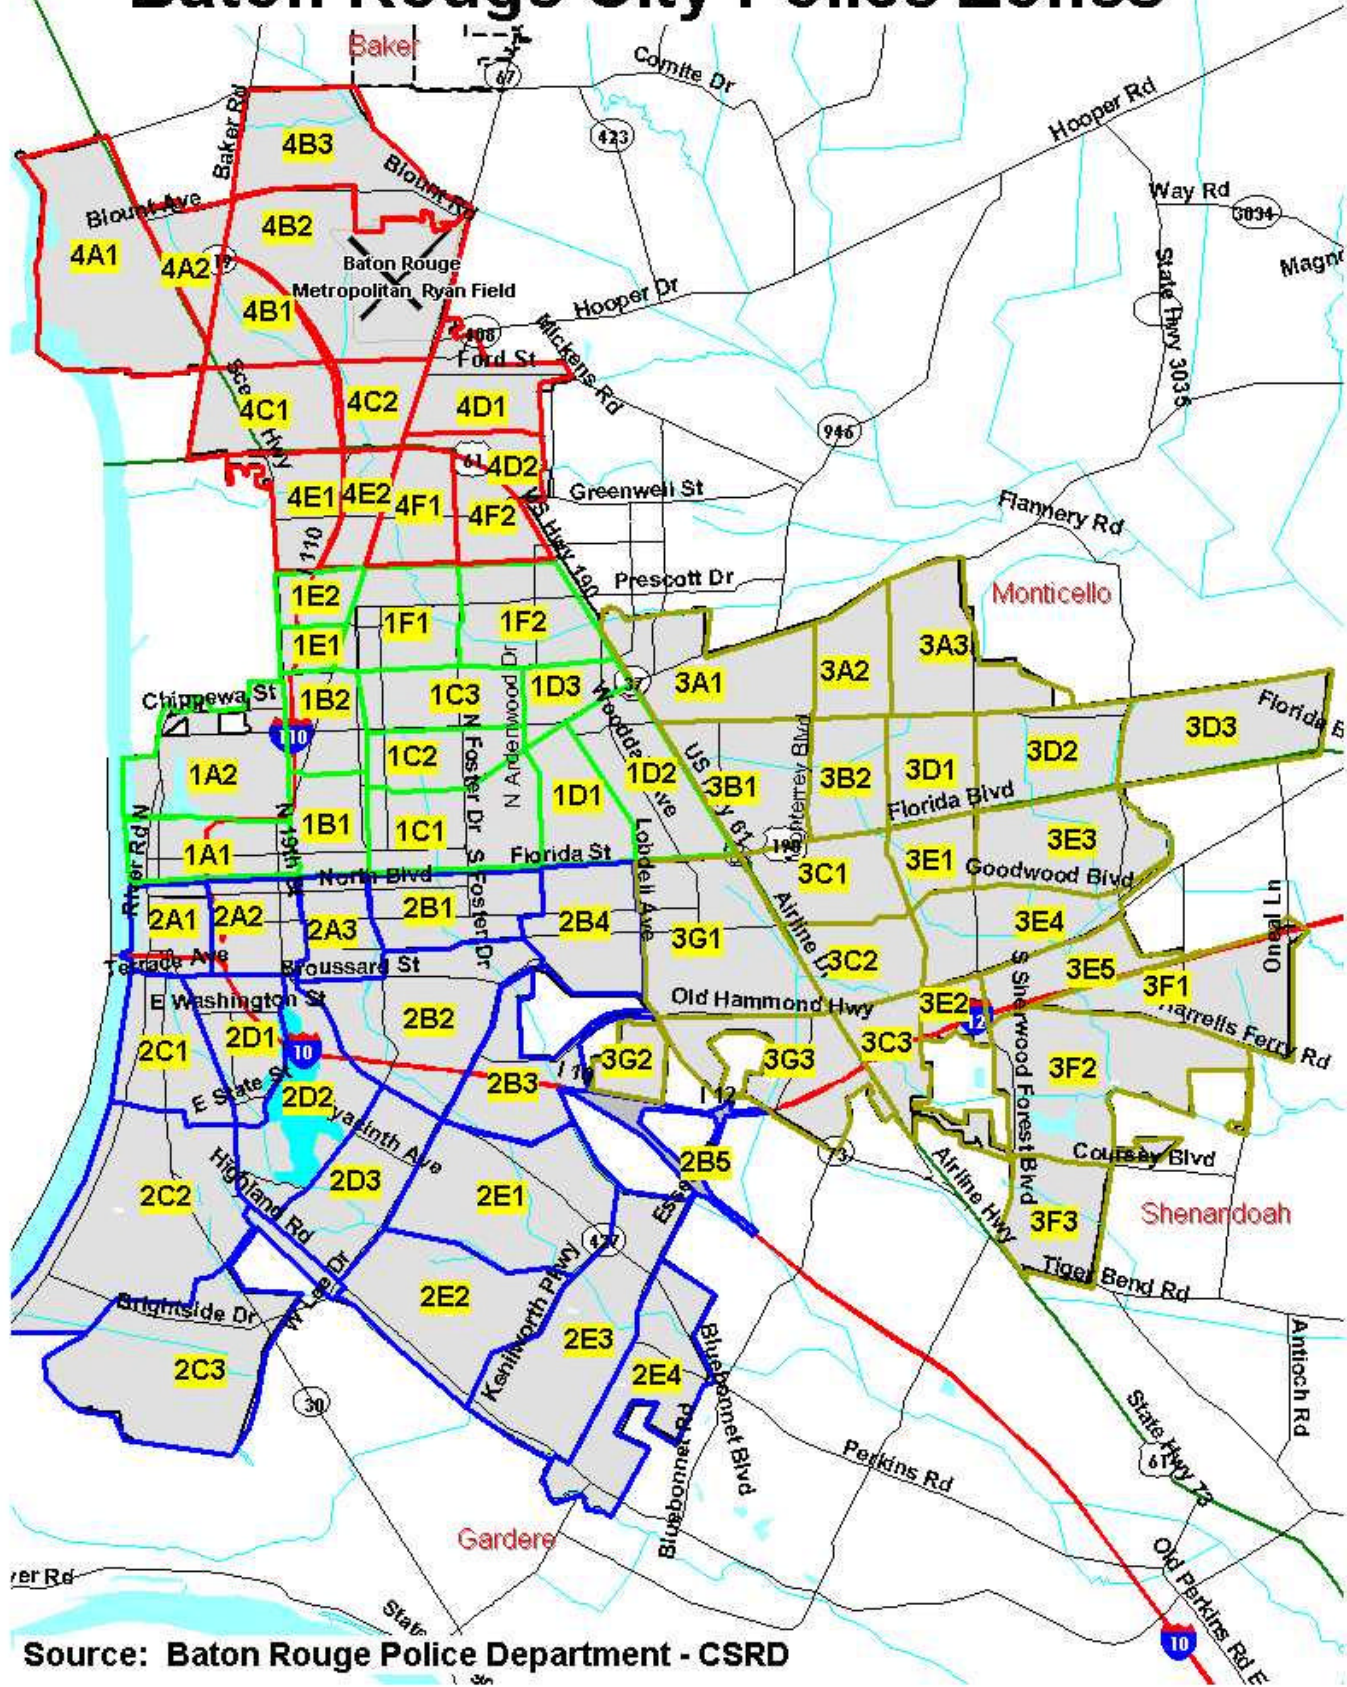

# Baton Rouge City Police Zones

Source: Baton Rouge Police Department - CSRD